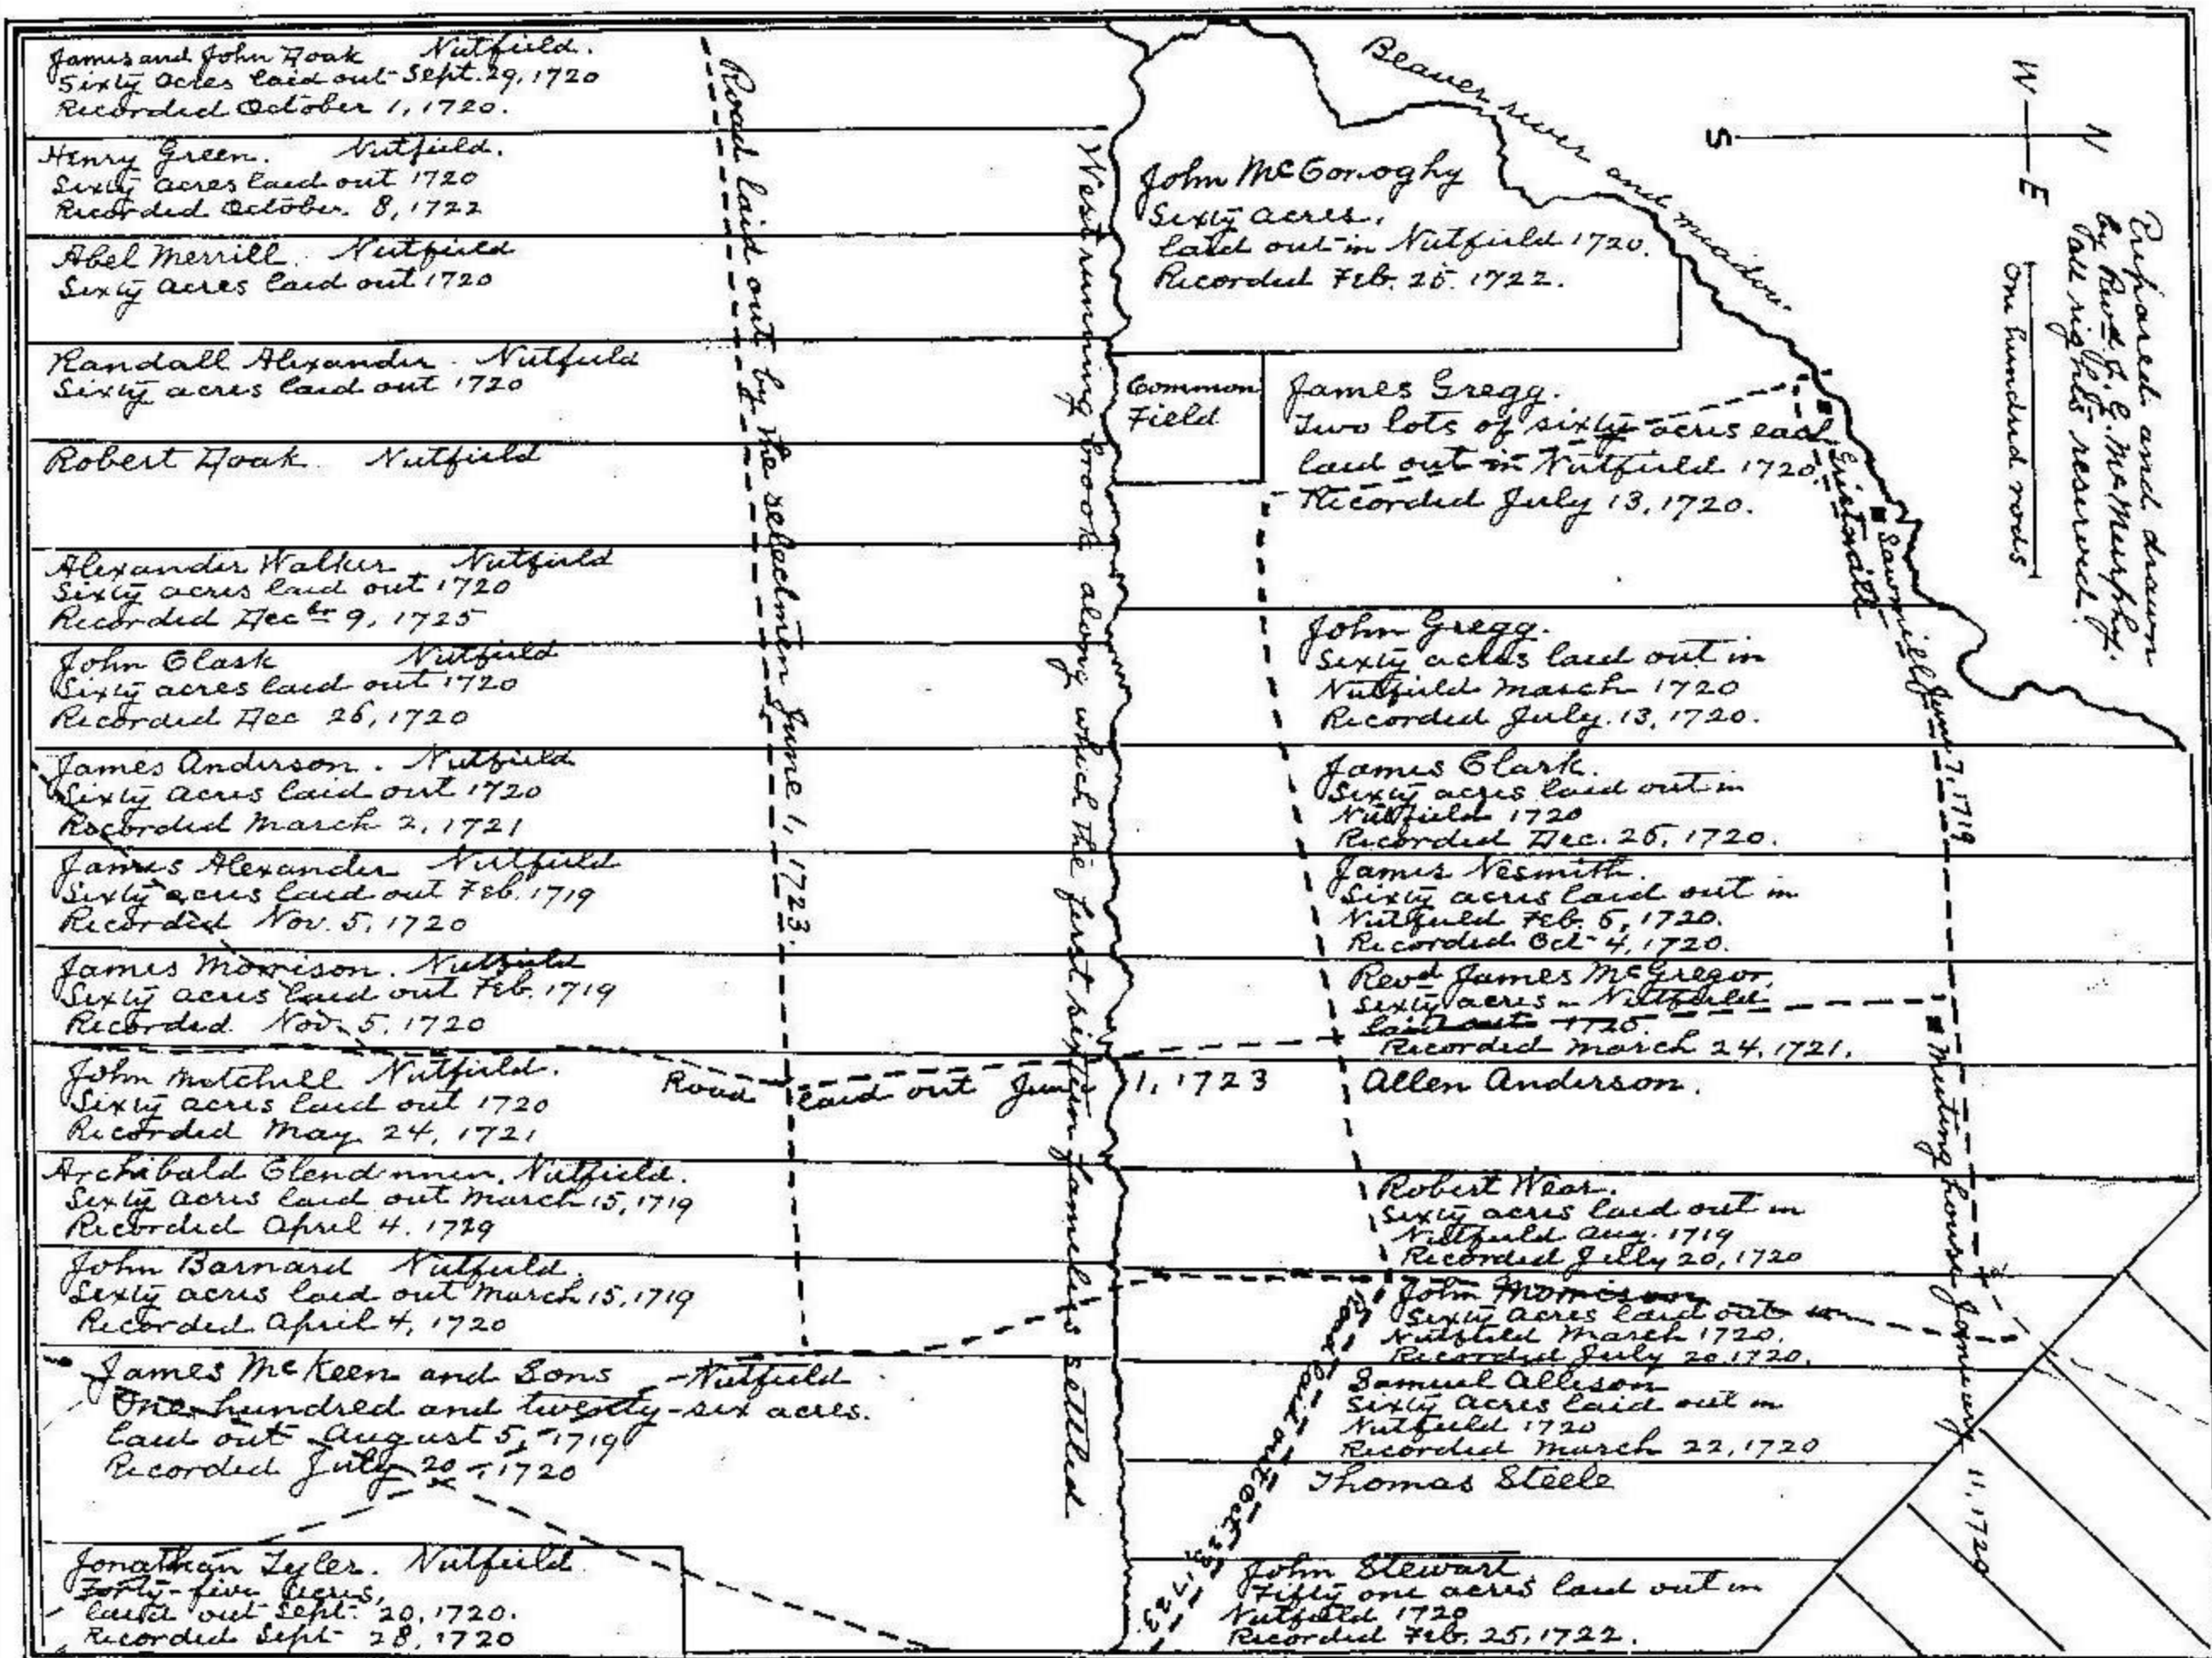

Original Homesteads of 1718 Scotch-Irish in  
Londonderry, New Hampshire

MAP OF THE DOUBLE RANGE.